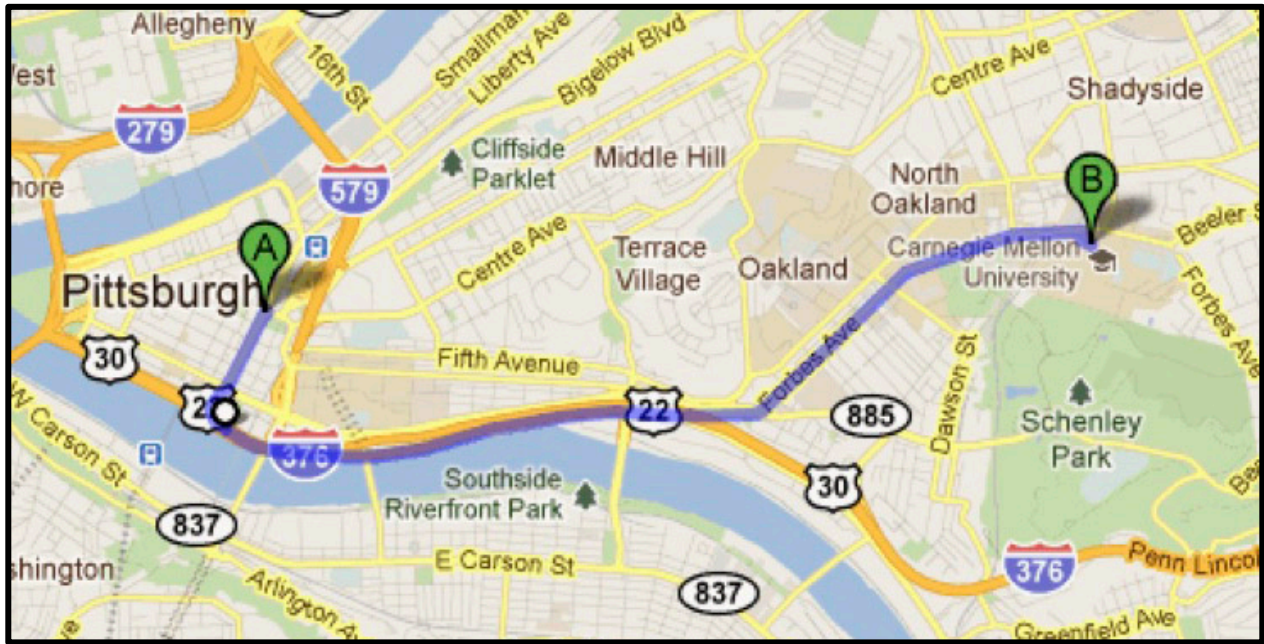

Directions from Downtown Pittsburgh

Carnegie Mellon University School of Drama

 3. Merge onto I-376 E via the ramp to **Monroeville**
About 3 mins

go 1.5 mi
total 1.8 mi

 4. Take exit **72A** to merge onto **Forbes Ave** toward **Oakland**
About 4 mins

go 1.8 mi
total 3.6 mi

 5. Turn right

go 358 ft
total 3.6 mi

 **Carnegie Mellon University**
5000 Forbes Avenue, Pittsburgh, PA 15213 -